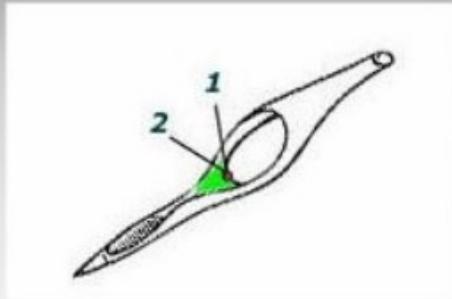

## GRANDEE RinG-Pen

1 (Center of Gravity) is the same as  
2 (Point of Support) and removes  
3 (Grip Force Location) to Write

Periods of writing will not necessarily  
cause fatigue leading to CTS and strain.

## Conventional Cylinder Pen

1 (Center of Gravity) different than  
2 (Point of Support) and requires  
3 (Grip Force Location) to Write

Periods of writing can cause fatigue  
leading to CTS and strain.