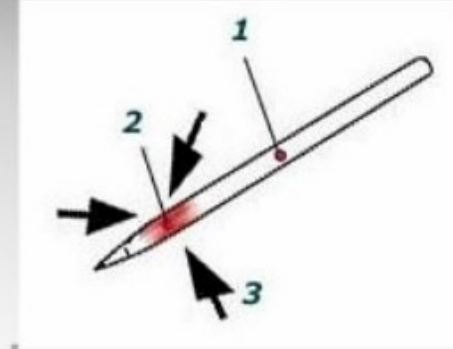

## GRANDEE RinG-Pen

1 (Center of Gravity) is the same as  
2 (Point of Support) and removes  
3 (Grip Force Location) to Write

Periods of writing will not necessarily  
cause fatigue leading to CTS and strain.

## Conventional Cylinder Pen

1 (Center of Gravity) different than  
2 (Point of Support) and requires  
3 (Grip Force Location) to Write

Periods of writing can cause fatigue  
leading to CTS and strain.