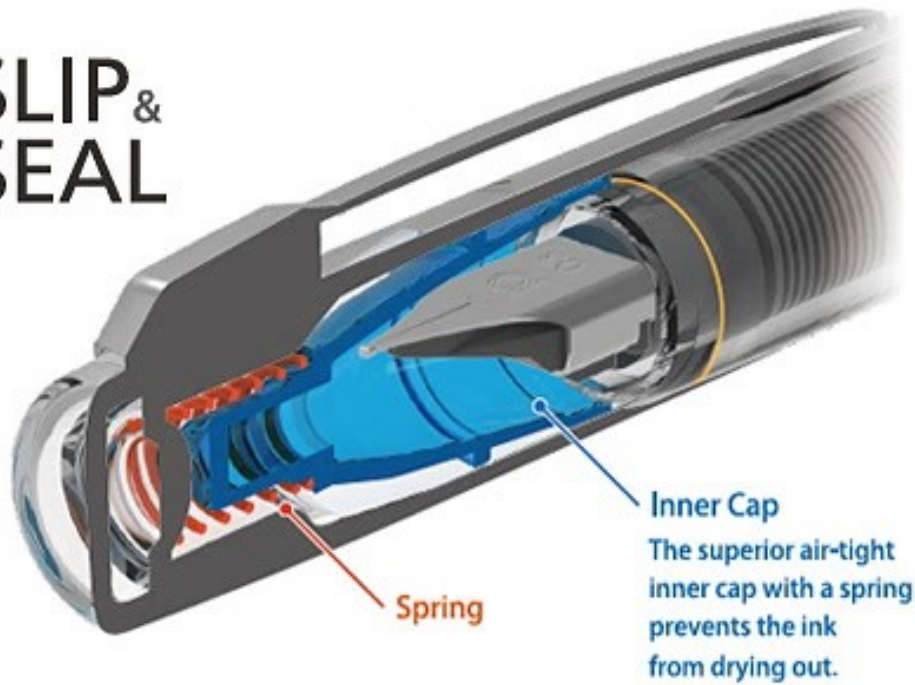

SLIP & SEAL

Inner Cap
The superior air-tight inner cap with a spring prevents the ink from drying out.

Changes of the amount of ink by time with a cap.