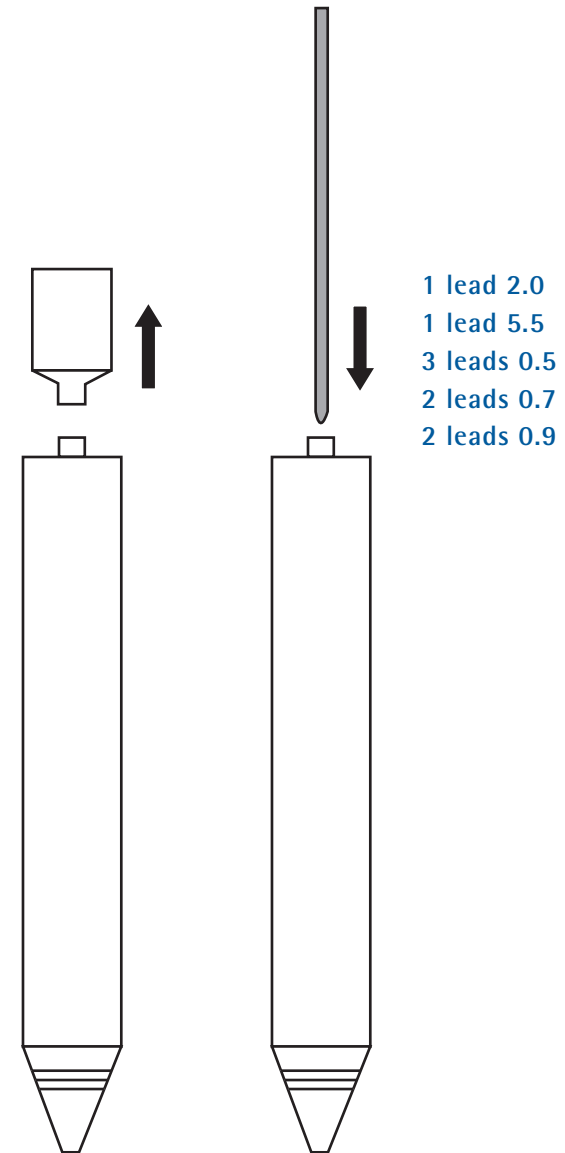

Max
1 lead 0.7

Typ
D1 Ballpoint pen refill
Kaweco

www.kaweco-pen.com

KAWECO SKETCH UP PUSH PENCILS

- Kaweco Sketch up acryl 2.0
- Kaweco Sketch up Softfeeling 2.0
- Kaweco Sketch up ALWrite 2.0
- Kaweco Sketch up Classic 5.5