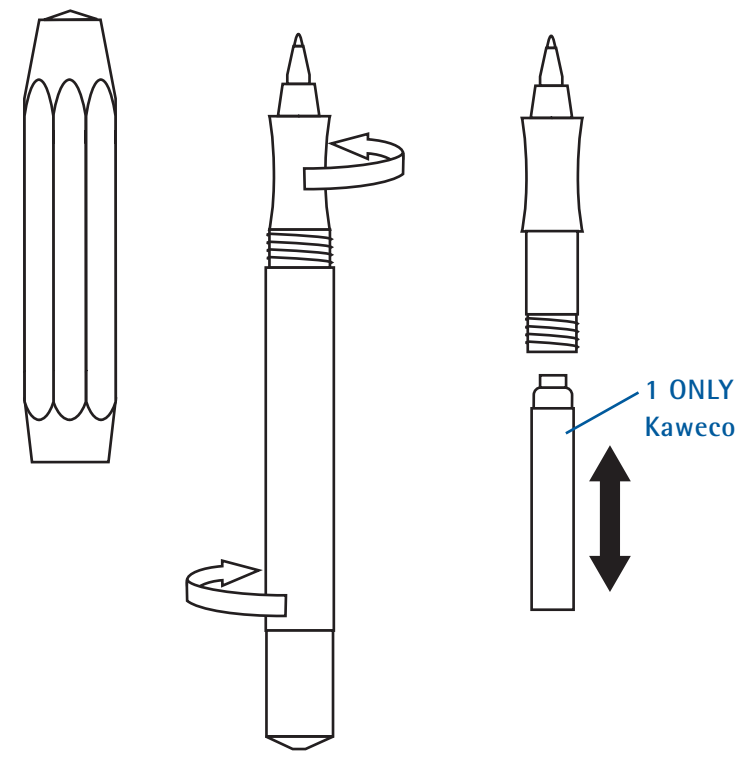

KAWECO SPORT INKROLLER PENS

with ink cartridge

- Kaweco Classic Sport Inkroller Pen
- Kaweco ICE Sport Inkroller Pen

www.kaweco-pen.com