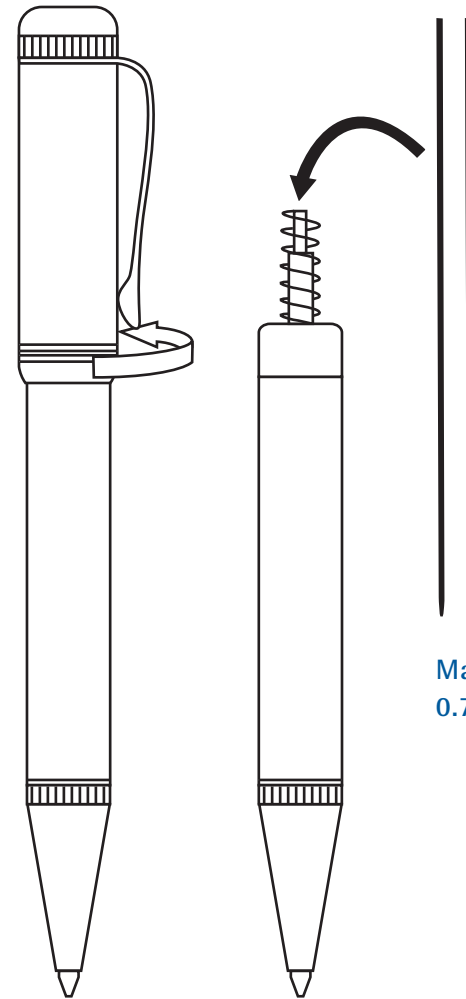

KAWECO TWIST PENCILS

- Kaweco DIA Twist Pencil 0.7
- Kaweco Elite Twist Pencil 0.7

Max 2 pieces
0.7 mm