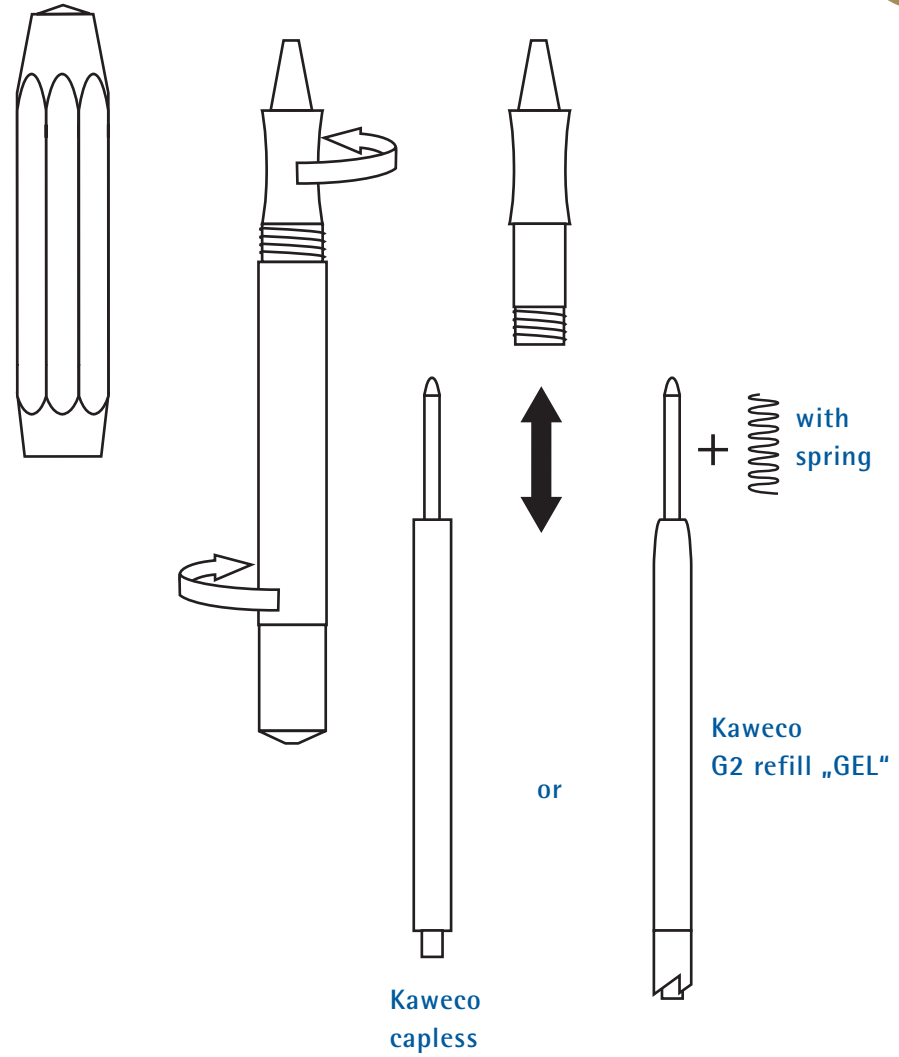

KAWECO SPORT ROLLER PENS

with refill

- Kaweco Classic Sport Capless Roller Pen
- Kaweco ICE Sport Capless Roller Pen

www.kaweco-pen.com