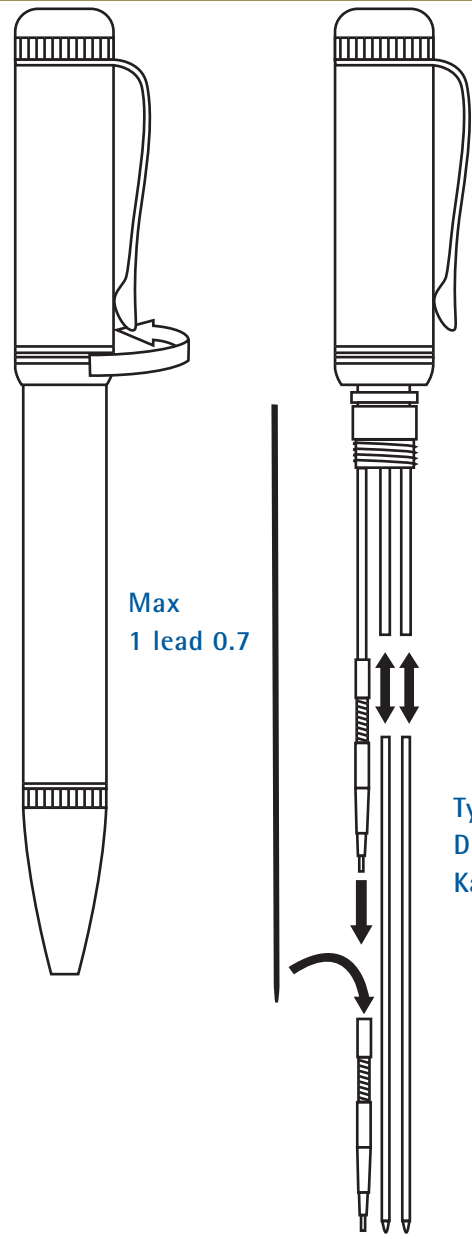

KAWECOMAT DIA MULTIFUNCTION

- Kaweco DIA Kawecomat chrom
- Kaweco DIA Kawecomat gold

Max
1 lead 0.7

Typ
D1 Ballpoint pen refill
Kaweco