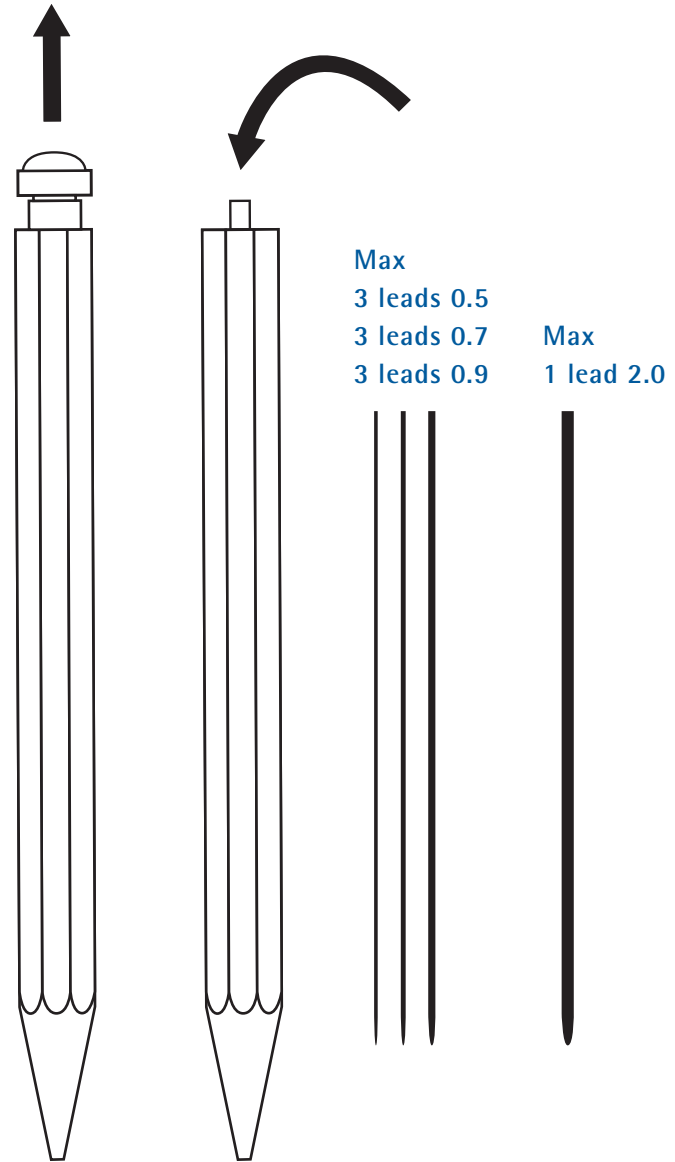

KAWECO SPECIAL PENCILS

- Kaweco Special Pencil 0.5
- Kaweco Special Pencil 0.7
- Kaweco Special Pencil 0.9
- Kaweco Special Pencil 2.0

www.kaweco-pen.com