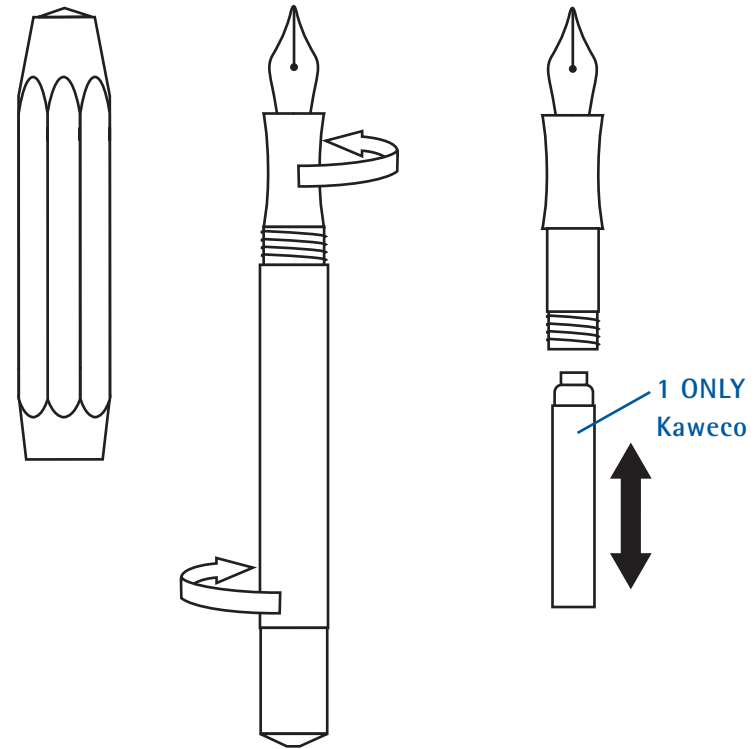

KAWECO SPORT FOUNTAIN PENS

with ink cartridge

KAWECO LILIPUT FOUNTAIN PENS

with ink cartridge

- Kaweco Classic Sport Fountain Pen
- Kaweco ICE Sport Fountain Pen
- Kaweco AL Sport Fountain Pen
- Kaweco AC Sport Fountain Pen
- Kaweco ART Sport Fountain Pen
- Kaweco Luxe Sport Fountain Pen
- Kaweco Liliput Fountain Pen