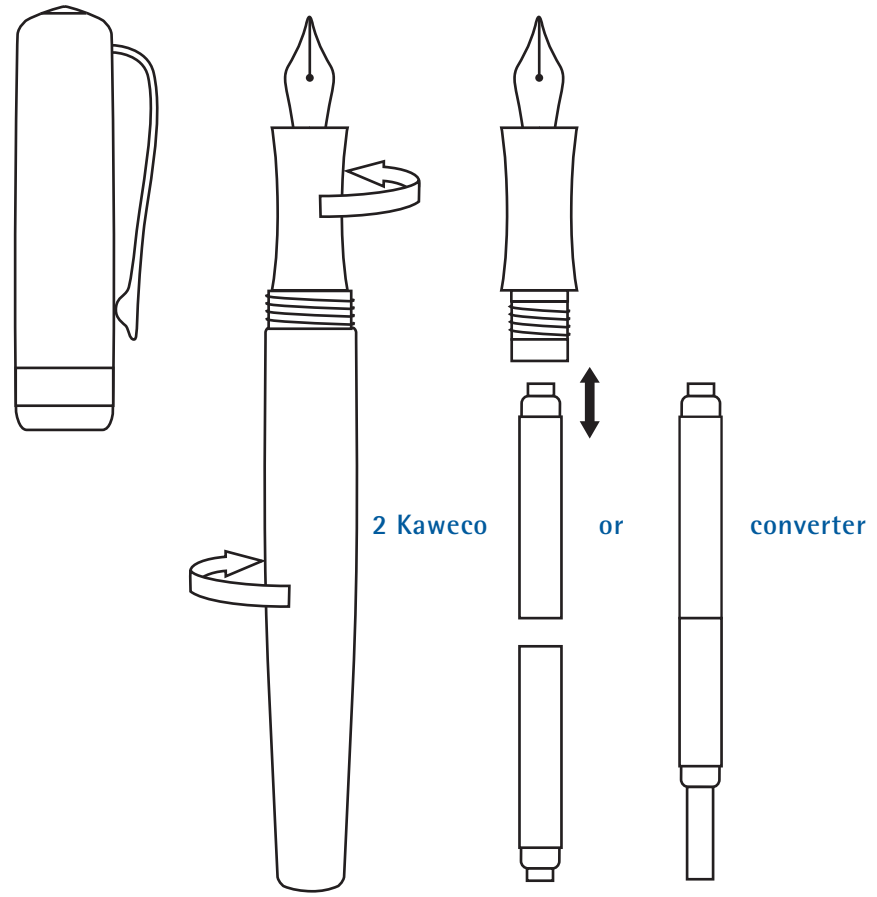

1 lead 3.2/5.6
ONLY

www.kaweco-pen.com

KAWECO FOUNTAIN PEN

with ink cartridge or converter

- Kaweco Student Fountain pen
- Kaweco DIA Fountain Pen
- Kaweco Allrounder Fountain Pen
- Kaweco Elite Fountain Pen
- Kaweco Special Fountain Pen