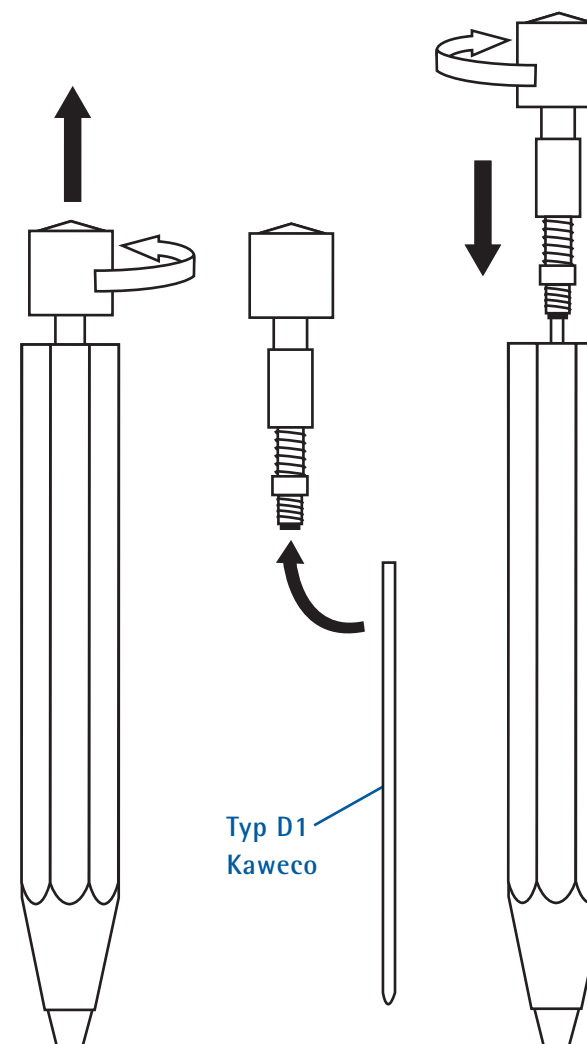

KAWECO SPORT BALLPOINT PENS

KAWECO LILIPUT BALLPOINT PENS

- Kaweco Classic Sport Ballpoint Pen
- Kaweco ICE Sport Ballpoint Pen
- Kaweco AL Sport Ballpoint Pen
- Kaweco AC Sport Ballpoint Pen
- Kaweco ART Sport Ballpoint Pen
- Kaweco Liliput Ballpoint Pen