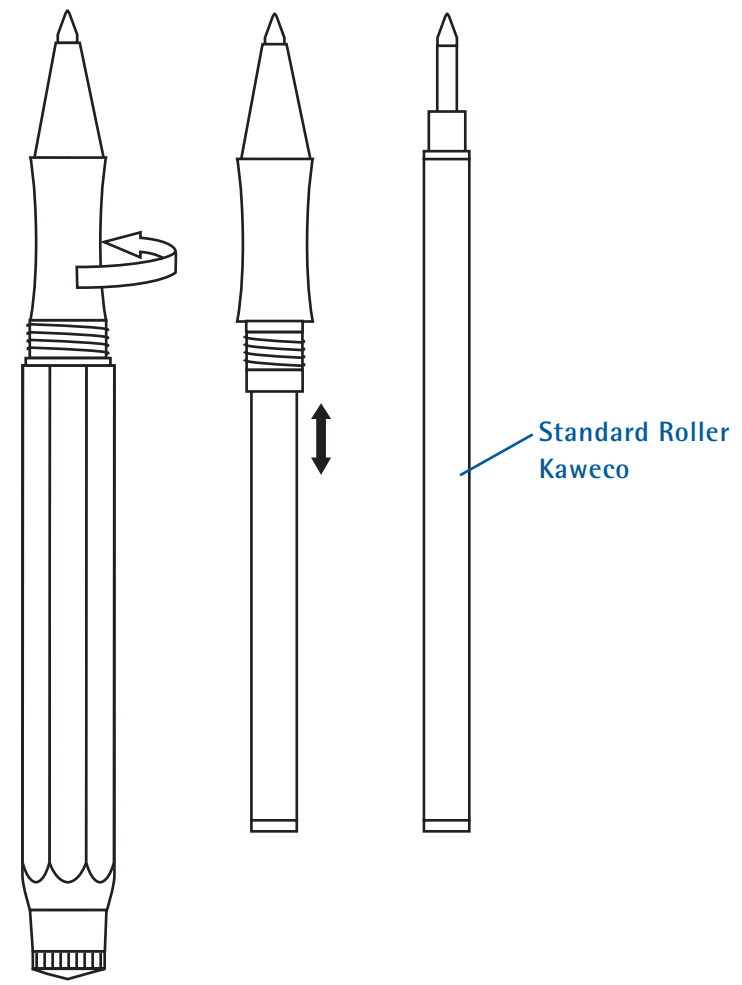

KAWECO ROLLER with refill

- Kaweco Student Roller
- Kaweco DIA Roller
- Kaweco Allrounder Roller
- Kaweco Elite Roller

www.kaweco-pen.com