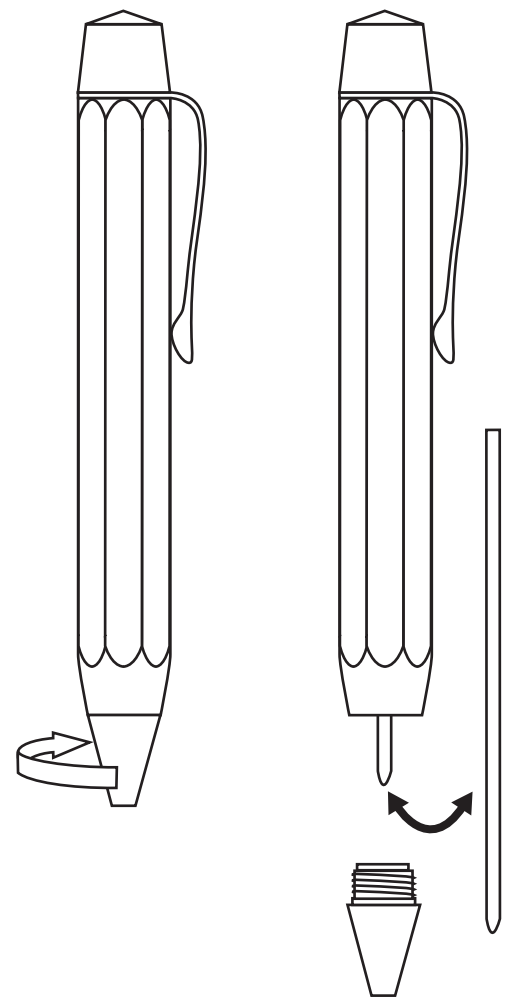

KAWECO SPORT LUXE TWIST BALLPOINT PEN

Typ
D1 refill
Kaweco