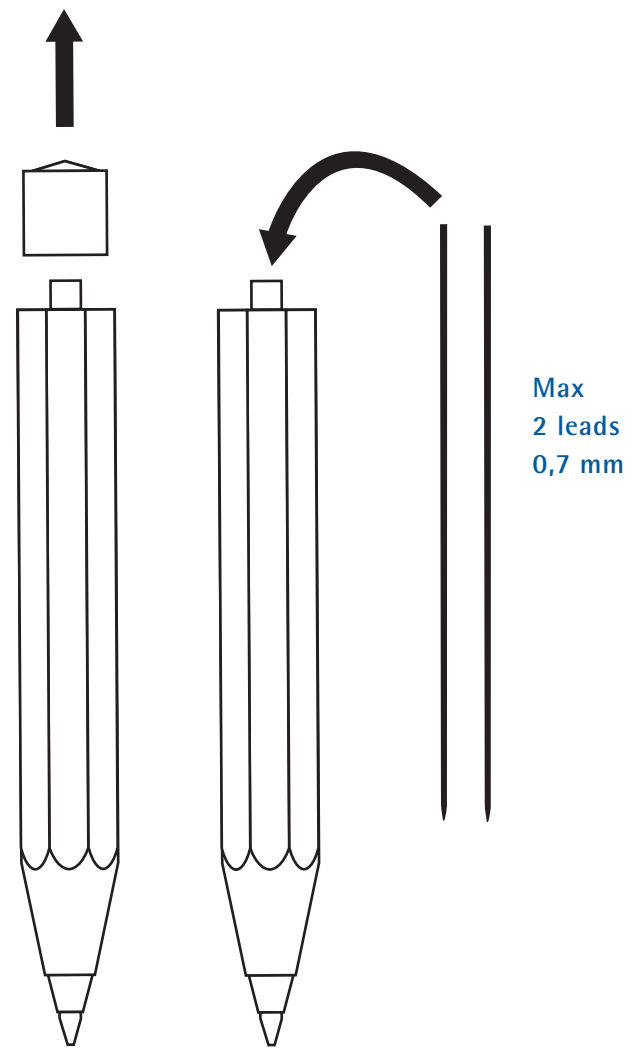

www.kaweco-pen.com

KAWECO SPORT CLUTCH PENCIL 3.2

KAWECO SKETCH UP CLUTCH PENCIL 5.6

- Kaweco Classic Sport clutch pencil 3.2
- Kaweco ICE Sport clutch pencil 3.2
- Kaweco Sketch up Softfeeling clutch pencil 5.6
- Kaweco Sketch up Aeryl clutch pencil 5.6
- Kaweco Sketch up ALWrite clutch pencil 5.6
- Kaweco Sketch up long metal clutch pencil 5.6