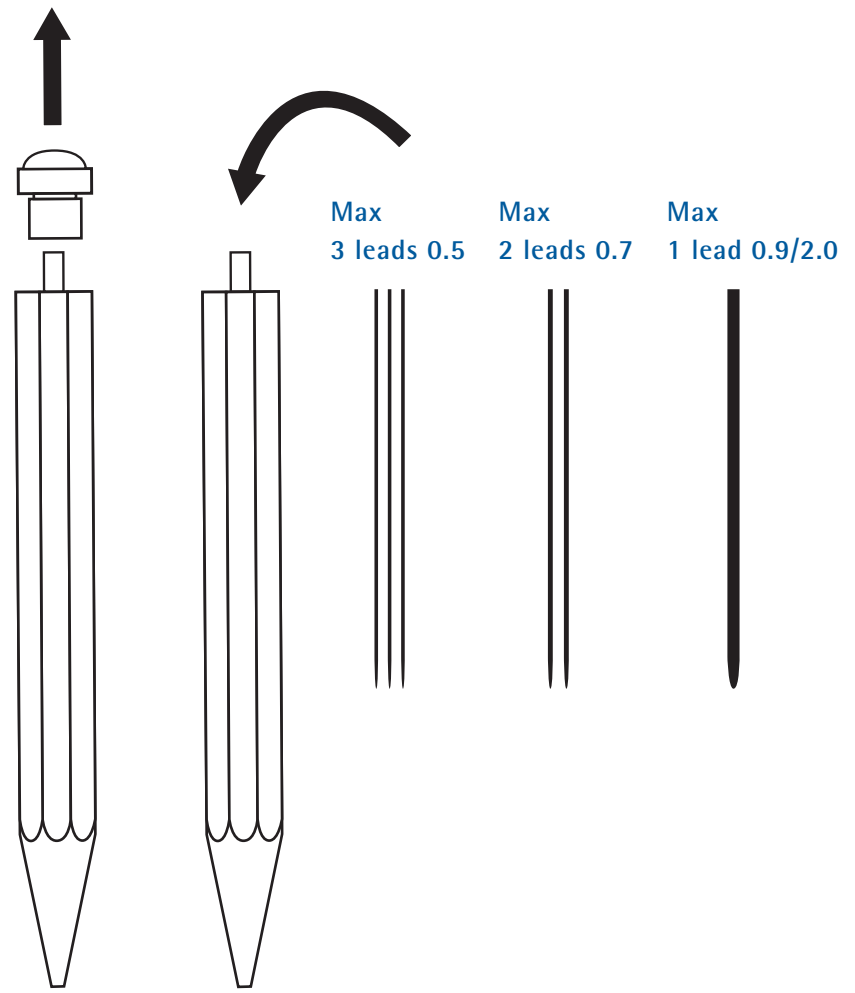

KAWECO SPECIAL PENCILS „S“ SHORT

- Kaweco Special Pencil 0.5 „Short“
- Kaweco Special Pencil 0.7 „Short“
- Kaweco Special Pencil 0.9 „Short“
- Kaweco Special Pencil 2.0 „Short“

www.kaweco-pen.com